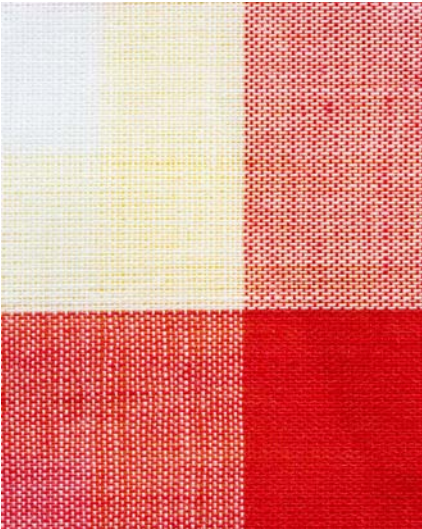

Untitled
2014
Archival inkjet print mounted on Sintra
30 x 24 in.
76.2 x 61 cm
Edition of 1 + 1 AP
JCG7368