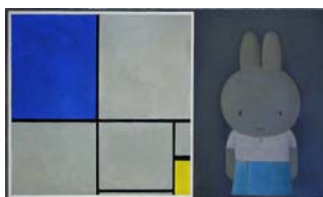

Liu Ye
Composition with Moonlight, 2005
 oil on canvas
 17 3/4 x 17 3/4 inches (45 x 45 cm)
 SW 05657

Liu Ye
Boogie Woogie, little girl in New York, 2005
 acrylic and oil on canvas
 82 3/4 x 82 3/4 inches (210,2 x 210,2 cm)
 SW 06275

Liu Ye
Once upon a time in Broadway, 2006
 acrylic and oil on canvas
 82 3/4 x 82 3/4 inches (210,2 x 210,2 cm)
 SW 06276

Liu Ye
Who is afraid of Madame L., 2005
 acrylic and oil on canvas
 39 1/4 x 31 3/4 inches (99,7 x 80,6 cm)
 SW 06279

Liu Ye
Lost Miffy, 2006
 acrylic and oil on canvas
 15 3/4 x 11 7/8 inches (40 x 30 cm)
 SW 06282

Liu Ye
Girl with Toy Bricks, 2007
 acrylic on canvas
 31 1/2 x 23 5/8 inches (80 x 60 cm)
 SW 08429

Liu Ye
Miffy and Mondrian, 2010
 acrylic on canvas
 23 5/8 x 39 3/8 inches (60 x 100 cm)
 Signed and dated lower right
 SW 11002